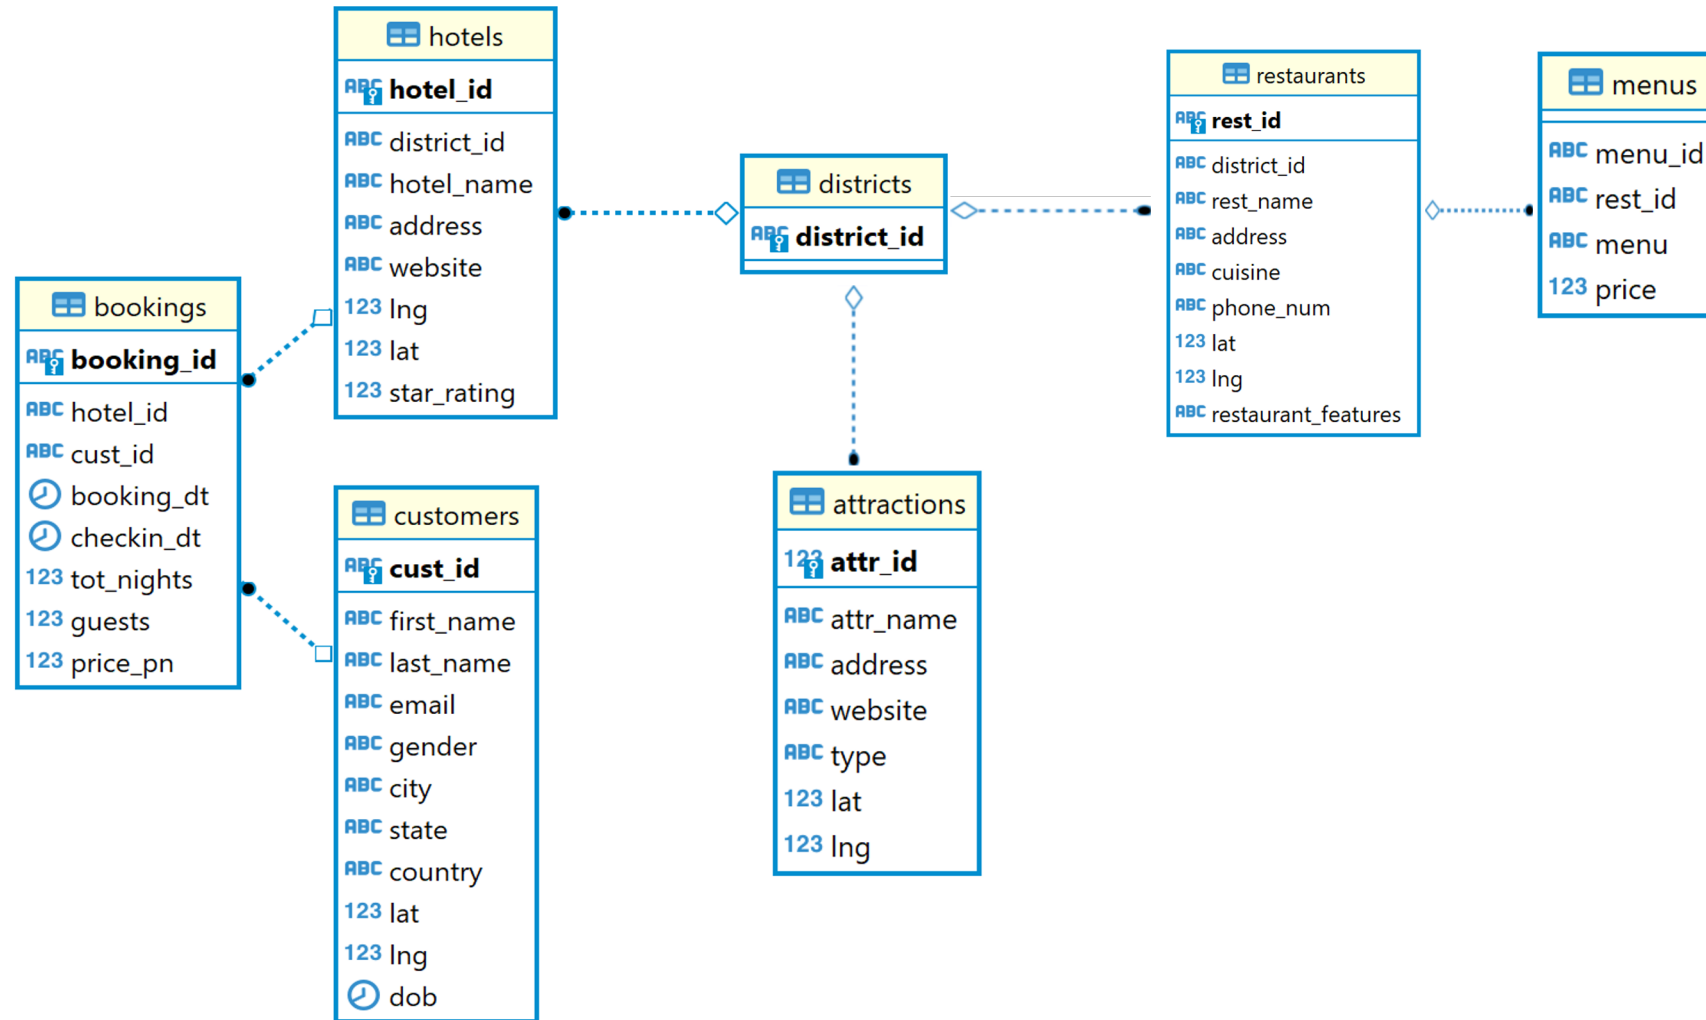

S E O U L

Team7 : Jisu Baek, Jordan Davis, Qi Liu, Jay Parmar, Theo Silitonga, Vidisha Suman

Introduction of Seoul

Location : Northwest of South Korea

Size : 233.7 (sq mile)

Population : 9.7 million (2 times higher population density than NYC)

Distriction : 25 Gu

Nearby airport : Incheon International Airport

Attractions: Gyeongbokgung Palace, N Seoul Tower
Dongdaemun Design Plaza, Street food market

Database Creation

Shiny Application

App name
(Beta ver)

Theme : Personalized Hotel Bookings and Takeout for the Seoul Traveler and providing Business insights

Purpose : Maximize users' convenience and efficiency during travel
Attract customers to use application & maximize revenue

Food order
& delivery

Personalized
recommendation